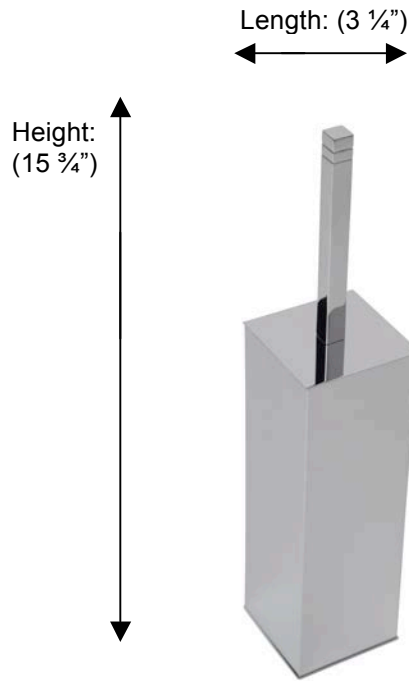

## 67499 Free Standing WC Brush

**Description:**

Freestanding WC brush

**Finishes:**

CR – Chrome

ES – Satin Nickel

**Material:**

Brass

Plastic Brush

<b>Country of Origin:</b>	Portugal
---------------------------	----------

All Dimensions are approximate