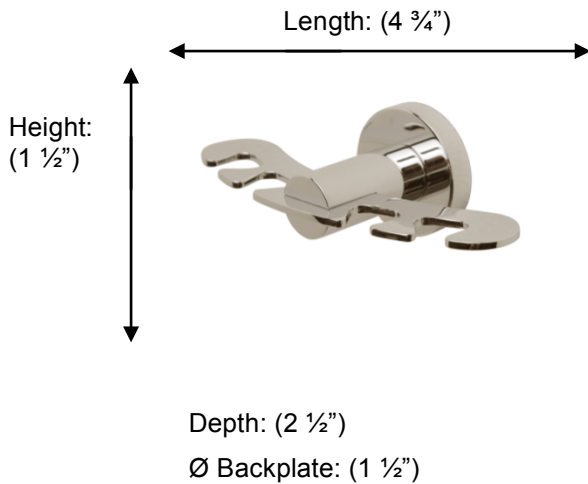

PORTO

67535 TOOTHBRUSH HOLDER

**Description:**

Toothbrush Holder

Finishes:

CR – Chrome

NI – Nickel

ES – Satin nickel

Material:

Brass

Method of Fixing:

Direct to wall

Country of Origin:

Portugal

All Dimensions are approximate