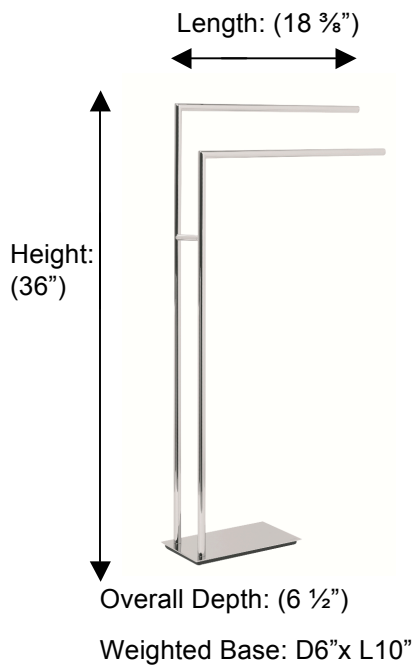

POMBO™

ETOILE

PE899 Freestanding Towel Rail

Description:
Freestanding Towel Rail

Finishes:
CR – Chrome
NI – Polished Nickel
ES – Satin Nickel

Material:
Brass

Profile:
Round

Country of Origin:	Portugal
---------------------------	----------

All Dimensions are approximate