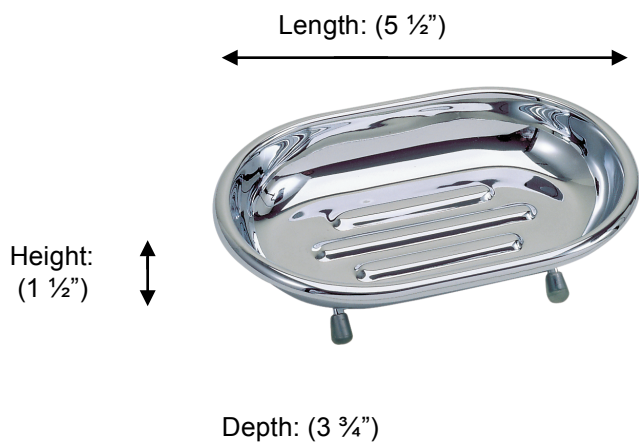

POMBO™

Montecarlo PM638 Soap Dish Holder

**Description:**

Freestanding Soap Dish Holder

Finishes:

CR – Chrome

NI – Polished Nickel

ES – Satin Nickel

Material:

Brass

Country of Origin:	Portugal
---------------------------	----------

All Dimensions are approximate