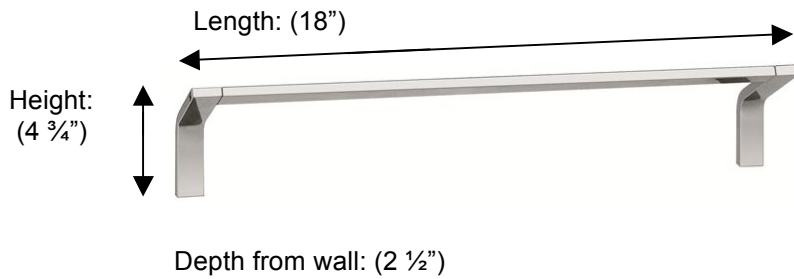

POMBO™

SENSIS

PS146045 Single Towel Rail

**Description:**

Single Towel Rail

Finishes:

CR – Chrome

NI – Polished Nickel

ES – Satin Nickel

Material:

Brass

Attachment:

Direct to wall

Country of Origin:

Portugal

All Dimensions are approximate