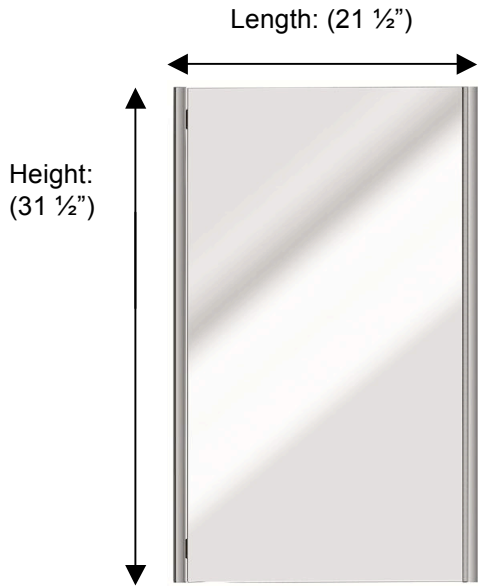

POMBO™

SENSIS

PS190 Wall mounted mirror

**Description:**

Wall mounted mirror

Finishes:

CR – Chrome

NI – Polished Nickel

ES – Satin Nickel

Material:

Brass

Glass

Attachment:

Direct to wall

Country of Origin:	Portugal
---------------------------	----------

All Dimensions are approximate