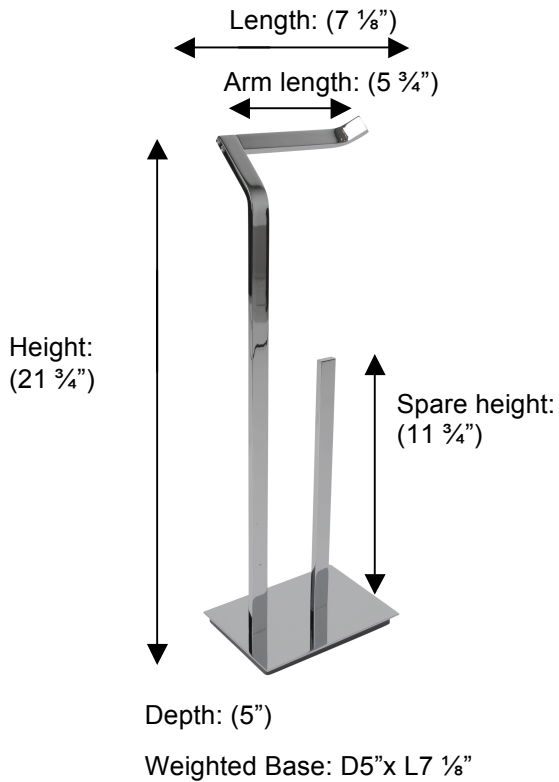

POMBO™

SENSIS

PS601 Freestanding TP holder with Spare

**Description:**

Freestanding TP holder with Spare

Finishes:

CR – Chrome

NI – Polished Nickel

ES – Satin Nickel

Material:

Brass

Country of Origin:	Portugal
---------------------------	----------

All Dimensions are approximate