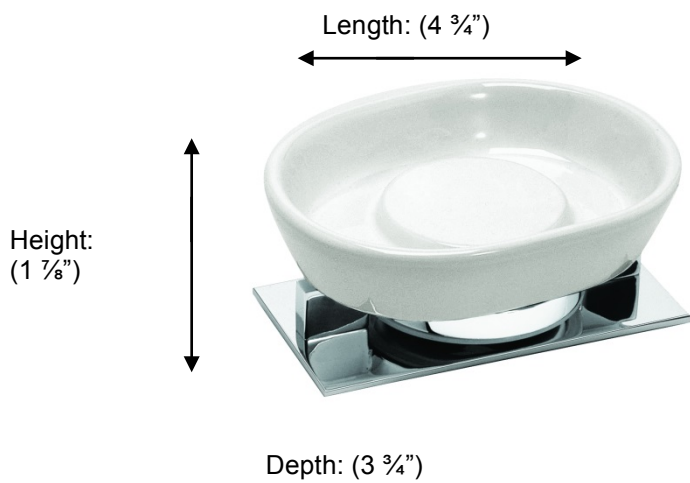

POMBO™

Sensis

PS635 Contemporary Soap Dish Holder

**Description:**

Freestanding Soap Dish Holder

Finishes:

CR – Chrome

NI – Polished Nickel

ES – Satin Nickel

Material:

Brass, Ceramic

Country of Origin:	Portugal
---------------------------	----------

All Dimensions are approximate