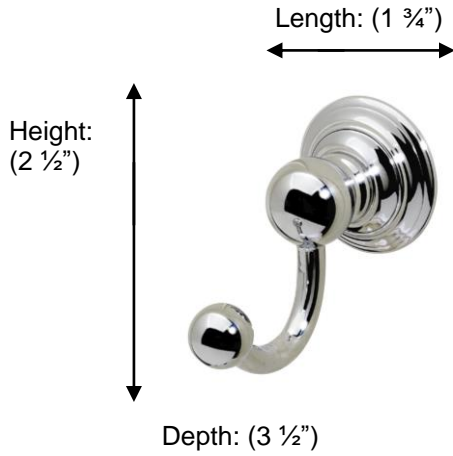

KINGSTON

66311 Single Hook

**Description:**

Single hook

Finishes:

CR – Chrome

PV – Polished Brass

NI – Polished Nickel

ES – Satin Nickel

UB – Unlacquered Brass

Material:

Brass

Backplate Diameter: (1 3/4")

Method of Fixing:

Direct to wall

Country of Origin:

Portugal

All Dimensions are approximate