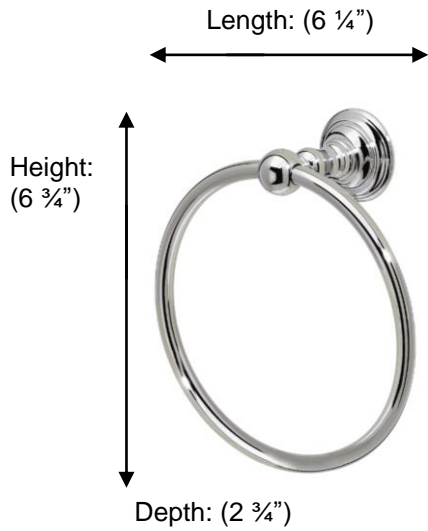

KINGSTON

66340 Towel Ring

**Description:**

Towel ring, 6"

Finishes:

CR – Chrome
PV – Polished Brass
NI – Polished Nickel
ES – Satin Nickel
UB – Unlacquered Brass

Material:

Brass

Backplate Diameter: (1 3/4")

Method of Fixing:

Direct to wall

Country of Origin:

Portugal

All Dimensions are approximate