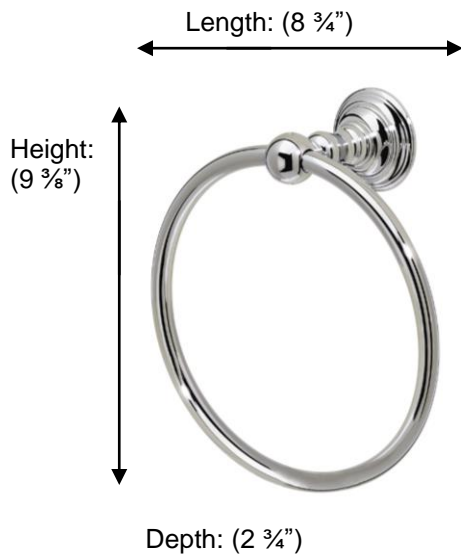

KINGSTON

66342 Towel Ring

**Description:**

Towel ring, 8"

Finishes:

CR – Chrome
PV – Polished Brass
NI – Polished Nickel
ES – Satin Nickel
UB – Unlacquered Brass

Material:

Brass

Backplate Diameter: (1 3/4")

Method of Fixing:

Direct to wall

Country of Origin:	Portugal
---------------------------	----------

All Dimensions are approximate