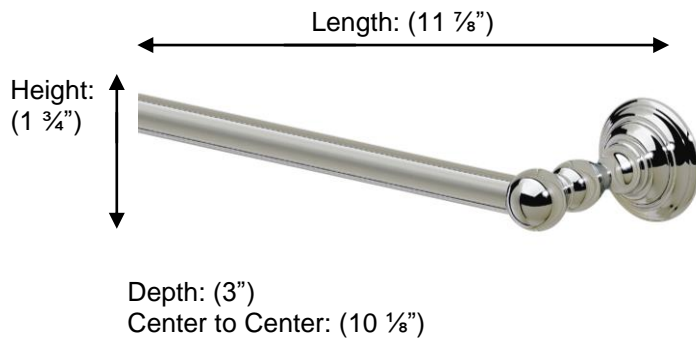

KINGSTON

66343 Towel Rail

**Description:**

Towel rail, 12"

Finishes:

CR – Chrome
PV – Polished Brass
NI – Polished Nickel
ES – Satin Nickel
UB – Unlacquered Brass

Material:

Brass

Backplate Diameter: (1 $\frac{3}{4}$ ")

Method of Fixing:

Direct to wall

Country of Origin:

Portugal