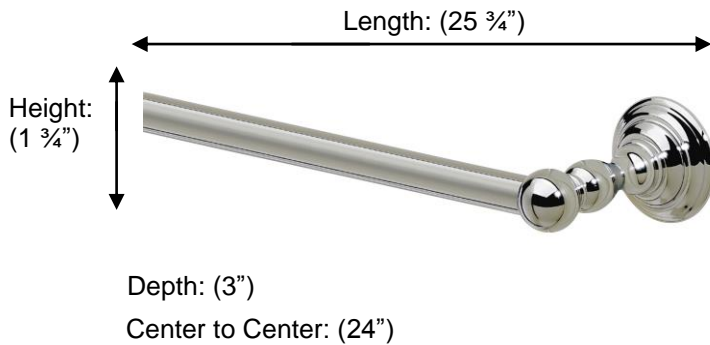

KINGSTON

66346 Towel Rail

**Description:**

Towel rail, 24"

Finishes:

- CR – Chrome
- PV – Polished Brass
- NI – Polished Nickel
- ES – Satin Nickel
- UB – Unlacquered Brass

Material:

Brass

Backplate Diameter: (1 3/4")

Method of Fixing:

Direct to wall

Country of Origin:

Portugal