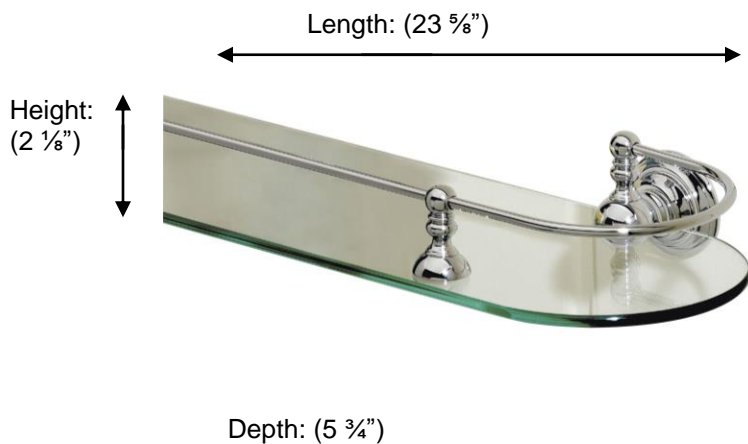

# KINGSTON

## 66386 Glass Shelf with Gallery

**Description:**

Glass shelf with Gallery, 24"

**Finishes:**

- CR – Chrome
- PV – Polished Brass
- NI – Polished Nickel
- ES – Satin Nickel
- UB – Unlacquered Brass

**Material:**

- Brass
- Clear 1/4" tempered glass

**Center to Center:**

(18")

**Backplate Diameter: (1 3/4")****Method of Fixing:**

Direct to wall

<b>Country of Origin:</b>	Portugal
---------------------------	----------