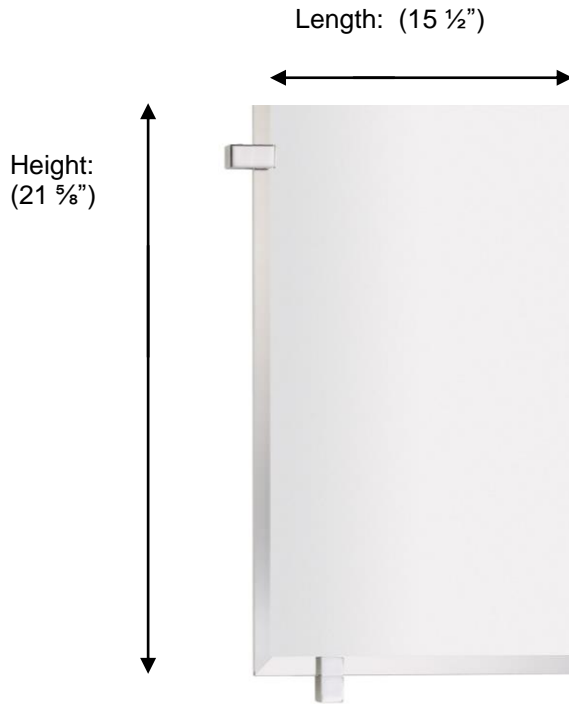

BRAGA

676011 Rectangular Mirror with Fixing Caps

**Description:**

Rectangular mirror with fixing caps

Finishes:

CR – Chrome

NI – Polished Nickel

ES – Satin Nickel

Material:

Brass and glass

Method of Fixing:

Direct to wall

Country of Origin:	Portugal
---------------------------	----------

All Dimensions are approximate