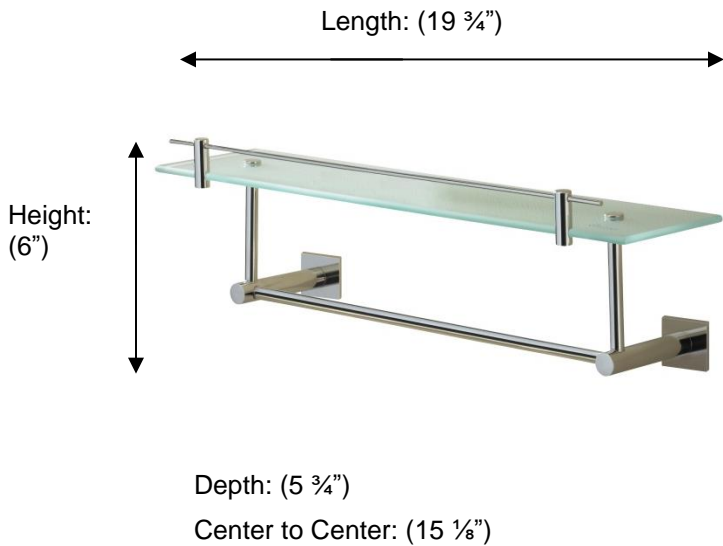

BRAGA

676651 Glass Shelf with Gallery and Under Rail, 20"

**Description:**

Glass shelf with gallery and under rail, 20"

Finishes:

CR – Chrome
NI – Polished Nickel
ES – Satin Nickel

Material:

Brass
Frosted glass

Method of Fixing:

Direct to wall

Country of Origin:

Portugal

All Dimensions are approximate