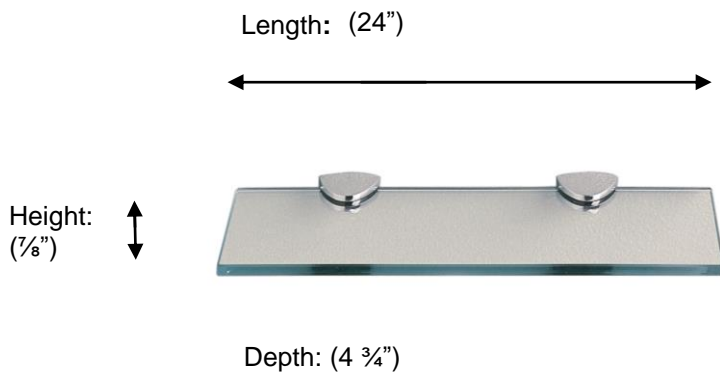

Miller
FINE BATHROOM INTERIORS **Classic**

M291420 Glass Shelf, 24"

Description:
Glass Shelf, 24"

Finishes:
CR - Chrome

Material:
Brass
Tempered glass

Method of Attachment:
Direct to wall

Country of Origin:

United Kingdom

All Dimensions are approximate