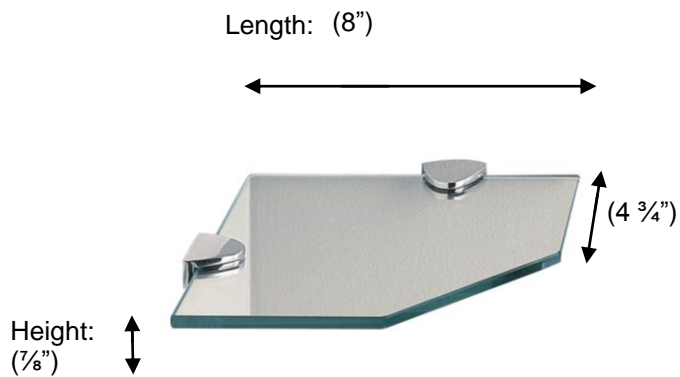

Miller
FINE BATHROOM INTERIORS **Classic**

M292020 Glass Corner Shelf

Description:
Glass Corner Shelf

Finishes:
CR - Chrome

Material:
Brass
Tempered glass

Method of Attachment:
Direct to wall

Country of Origin:

United Kingdom

All Dimensions are approximate