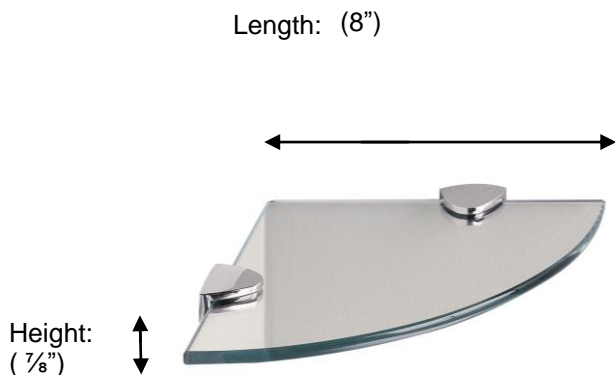

Miller
FINE BATHROOM INTERIORS **Classic**

M292320 Glass Corner Shelf

Description:
Glass Corner Shelf

Finishes:
CR - Chrome

Material:
Brass
Tempered glass

Method of Attachment:
Direct to wall

Country of Origin:	United Kingdom
	

All Dimensions are approximate