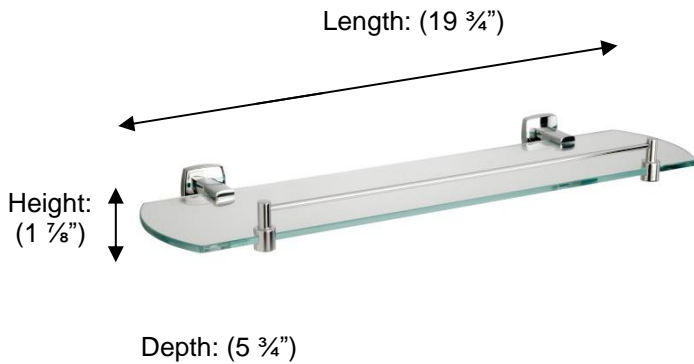

Miller
FINE BATHROOM INTERIORS **Denver**

M6402 Glass Shelf, 18"

Description:
Glass Shelf, 18"

Finishes:
CR – Chrome

Material:
Brass
Tempered glass

Method of Attachment:
Direct to wall

Country of Origin:

United Kingdom