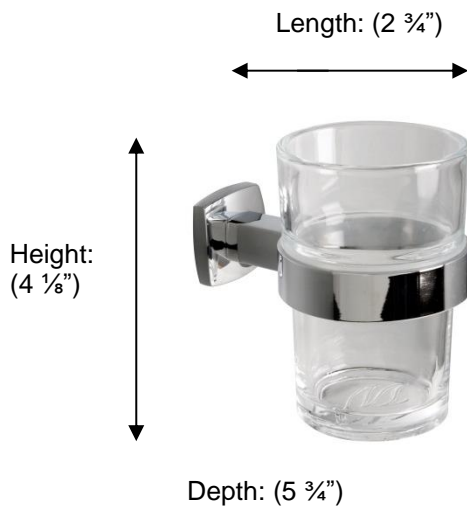

Miller
FINE BATHROOM INTERIORS **Denver**

M6403 Tumbler Holder

Description:
Tumbler Holder

Finishes:
CR – Chrome

Material:
Brass
Clear Glass

Method of Attachment:
Direct to wall

Country of Origin:

United Kingdom