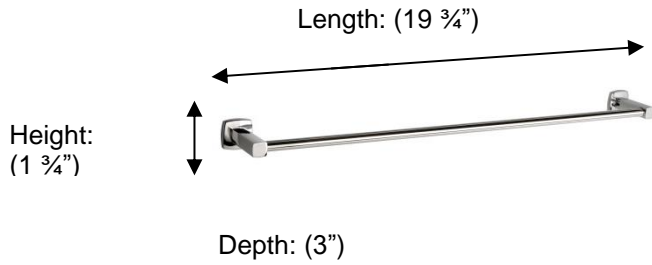

Miller
FINE BATHROOM INTERIORS **Denver**

M6406 Towel Rail, 18"

Description:
Towel rail, 18"

Finishes:
CR – Chrome

Material:
Brass

Method of Attachment:
Direct to wall

Country of Origin:

United Kingdom