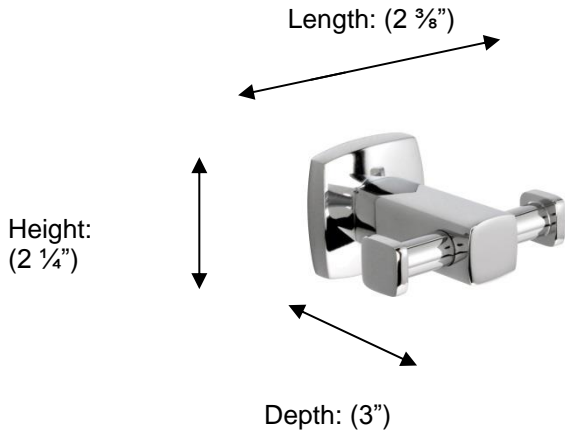

Miller
FINE BATHROOM INTERIORS **Denver**

M6423 Double Robe Hook

Description:
Double robe hook

Finishes:
CR – Chrome

Material:
Brass

Method of Attachment:
Direct to wall

Country of Origin:

United Kingdom