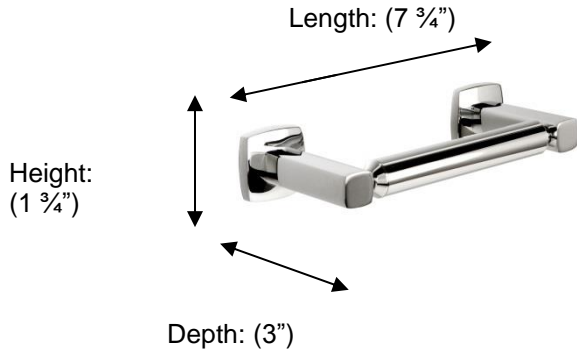

M6437 Double Post Toilet Roll Holder

Description:

Double Post Toilet Roll Holder

Finishes:

CR – Chrome

Material:

Brass

Spindle:

Spring loaded

Method of Attachment:

Direct to wall

Country of Origin:

United Kingdom