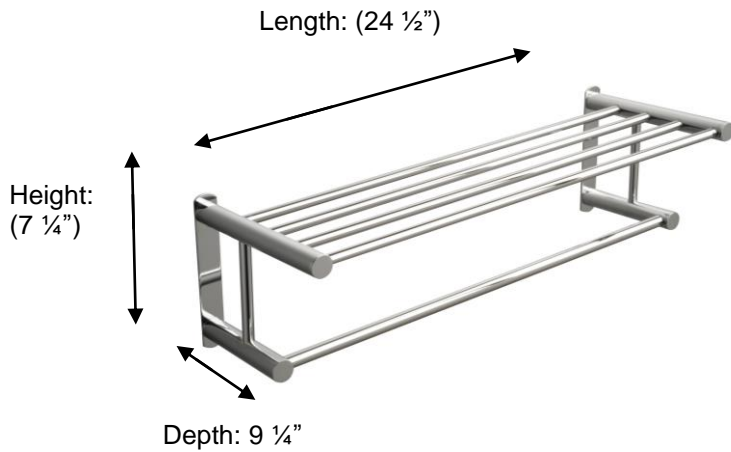

*Miller*  
FINE BATHROOM INTERIORS **Classic**

**M667 Towel Rack**

**Description:**  
Towel Rack

**Finishes:**  
CR - Chrome

**Material:**  
Brass

**Method of attachment:**  
Direct to wall

**Country of Origin:**

United Kingdom

All Dimensions are approximate