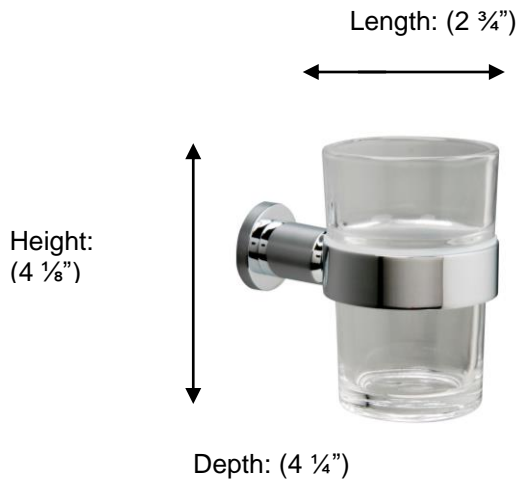

Miller

FINE BATHROOM INTERIORS **MONTANA**

M6703 Contemporary Tumbler Holder

Description:

Contemporary Tumbler Holder

Finishes:

CR – Chrome

Material:

Brass
Clear glass

Method of Attachment:

Direct to wall

Country of Origin:	United Kingdom
---------------------------	----------------

All Dimensions are approximate