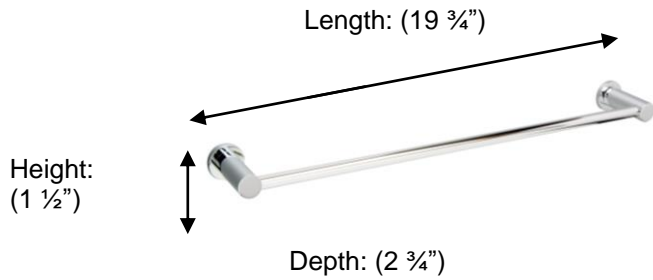

*Miller*  
FINE BATHROOM INTERIORS **MONTANA**

**M6706 Contemporary Towel Rail, 18"**

**Description:**

Contemporary Towel Rail, 18"

**Finishes:**

CR – Chrome

**Material:**

Brass

**Method of Attachment:**

Direct to wall

**Country of Origin:**

United Kingdom

All Dimensions are approximate