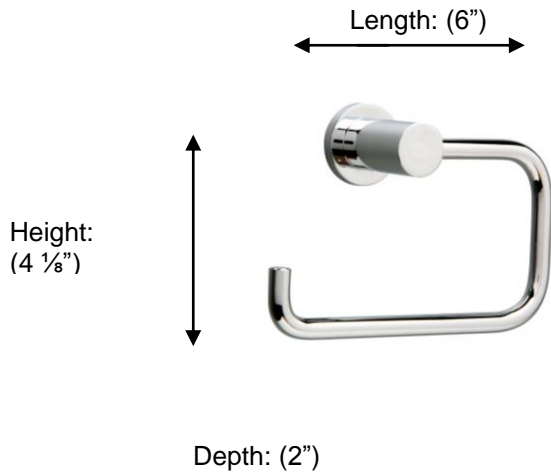

*Miller*  
FINE BATHROOM INTERIORS **MONTANA**

**M6710 Contemporary Toilet Roll Holder**

**Description:**  
Contemporary Toilet Roll Holder

**Finishes:**  
CR – Chrome

**Material:**  
Brass

**Method of Attachment:**  
Direct to wall