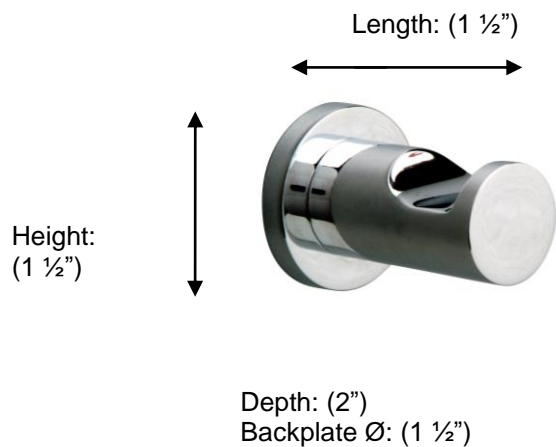

M6711 Contemporary Single Robe Hook

Description:

Contemporary Single Robe Hook

Finishes:

CR – Chrome

Material:

Brass

Method of Attachment:

Direct to wall

Country of Origin:	United Kingdom
---------------------------	----------------