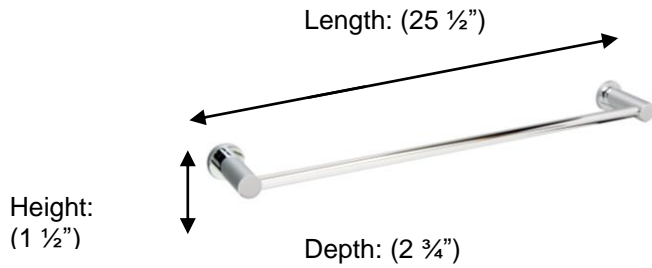

## M6716 Contemporary Towel Rail, 24"

**Description:**

Contemporary Towel Rail, 24"

**Finishes:**

CR – Chrome

**Material:**

Brass

**Method of Attachment:**

Direct to wall

<b>Country of Origin:</b>	United Kingdom
---------------------------	----------------

All Dimensions are approximate