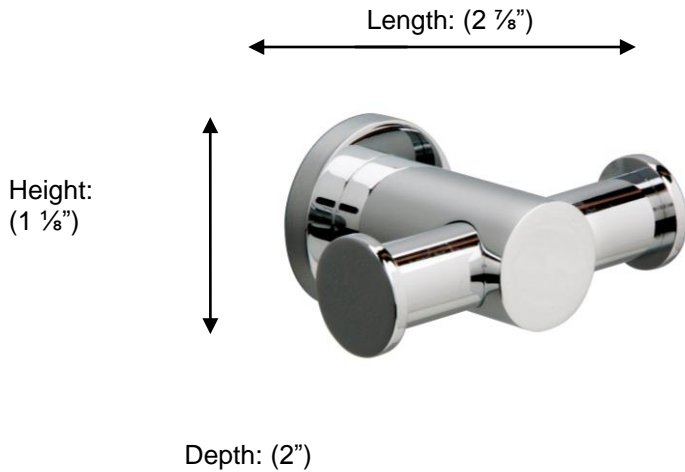

Miller
FINE BATHROOM INTERIORS **MONTANA**

M6723 Contemporary Double Robe Hook

Description:
Contemporary Double Robe Hook

Finishes:
CR – Chrome

Material:
Brass

Method of Attachment:
Direct to wall

Country of Origin:

United Kingdom

All Dimensions are approximate