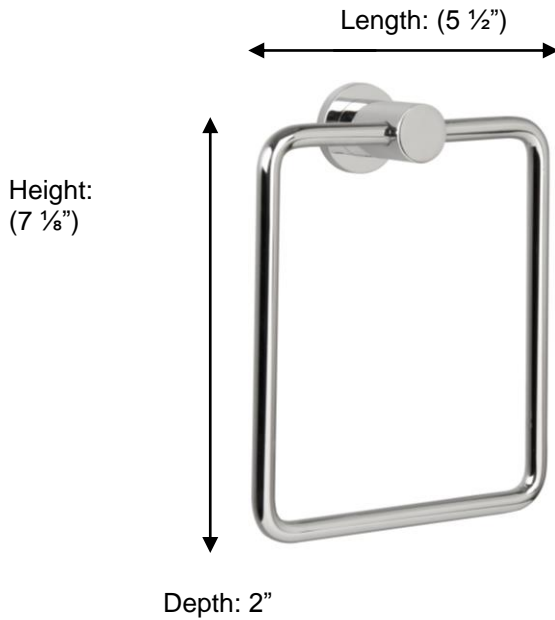

Miller

FINE BATHROOM INTERIORS **MONTANA**

M6725 Contemporary Towel Ring

Description:
Contemporary Towel Ring

Finishes:
CR – Chrome

Material:
Brass

Method of Attachment:
Direct to wall

Country of Origin:	United Kingdom
---------------------------	----------------

All Dimensions are approximate