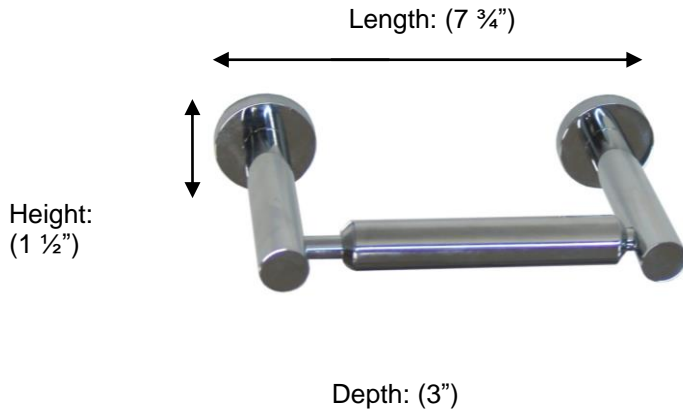

M6737 Contemporary Double Post Toilet Roll Holder

Description:
Contemporary Double Post Toilet Roll Holder

Finishes:
CR – Chrome

Material:
Brass

Method of Attachment:
Direct to wall

Country of Origin:

United Kingdom