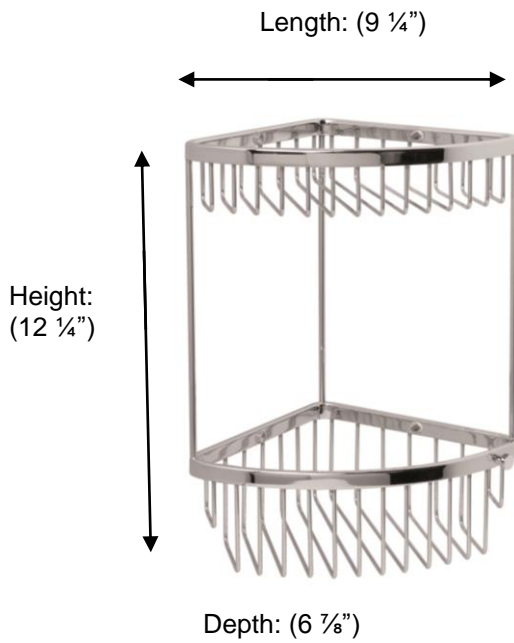

*Miller*  
FINE BATHROOM INTERIORS **Classic**

**M855 Two Tier Corner Basket**

**Description:**

Two Tier Corner Basket

**Finishes:**

CR - Chrome

**Material:**

Brass

**Method of Attachment:**

Direct to wall

**Country of Origin:**

United Kingdom

All Dimensions are approximate