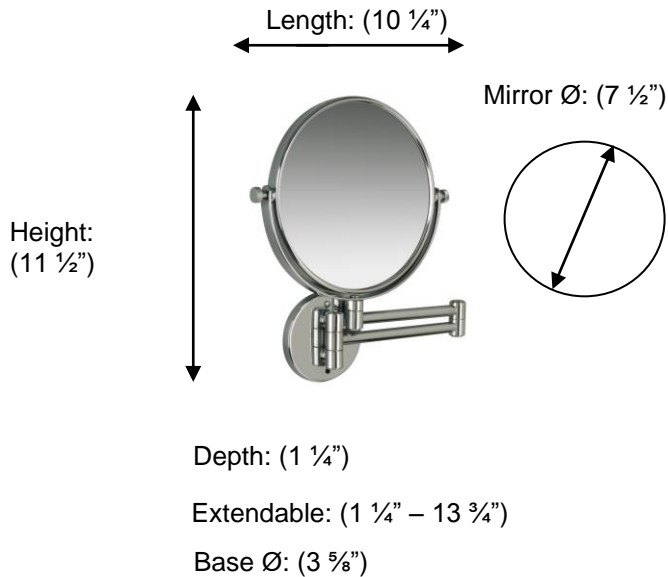

## M8781 CONTEMPORARY WALL MOUNTED MIRROR

**Description:**

Contemporary wall mounted mirror

**Magnification:** 3x / regular mirror

**Finishes:**

CR – Chrome

NI – Polished Nickel

ES – Satin Nickel

**Material:**

Brass

**Method of Attachment:**

Direct to wall

**Country of Origin:**

United Kingdom