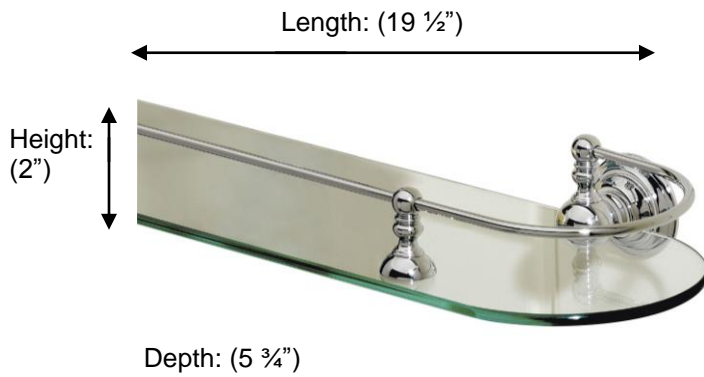

KINGSTON

66365 Glass Shelf with Gallery, 20"

**Description:**

Glass shelf with gallery, 20"

Finishes:

CR – Chrome
PV – Polished Brass
NI – Polished Nickel
ES – Satin Nickel
UB – Unlacquered Brass

Material:

Brass
Clear 1/4" tempered glass

Backplate Diameter: (1 3/4")

Method of Fixing:

Direct to wall

Country of Origin:	Portugal
---------------------------	----------

All Dimensions are approximate