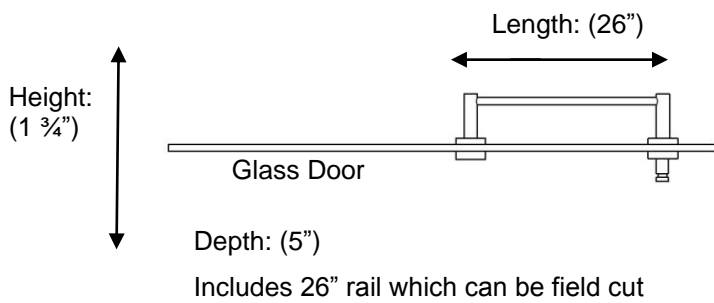

## 67550 Shower Door Kit

Top View

**Description:**

Towel rail with Porto backplates and single hook

**Finishes:**

CR – Chrome  
NI – Polished Nickel  
ES – Satin Nickel

**Material:**

Brass  
Rubber

**Method of Fixing:**

Direct to glass door

Country of Origin:

Portugal

All Dimensions are approximate