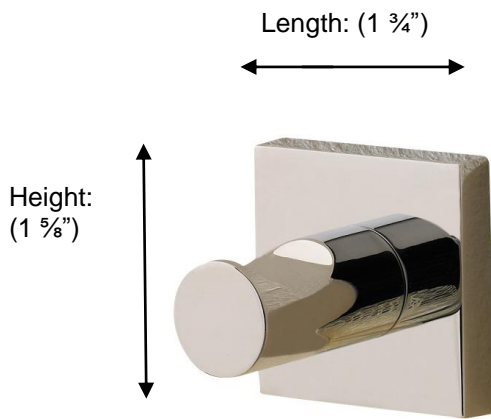

BRAGA

67611 SINGLE HOOK

Description:
Single Hook

Finishes:
CR – Chrome
NI – Polished Nickel
ES – Satin Nickel

Material:
Brass

Method of Fixing:
Direct to wall

Country of Origin:	Portugal
---------------------------	----------

All Dimensions are approximate