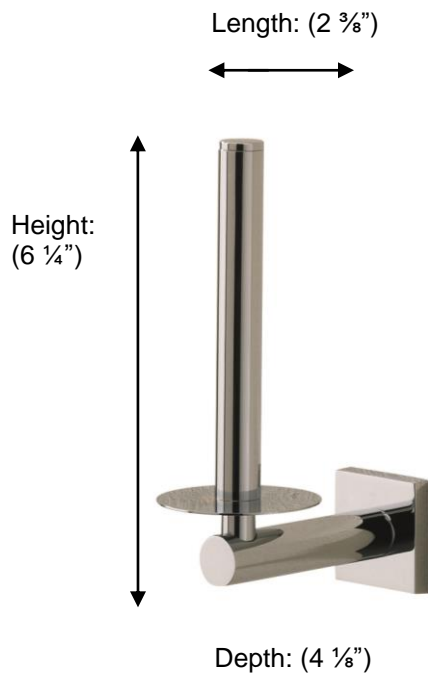

## 67622 SPARE ROLL HOLDER

**Description:**

Spare roll holder

**Finishes:**

CR – Chrome

NI – Polished Nickel

ES – Satin Nickel

**Material:**

Brass

**Method of Fixing:**

Direct to wall

Country of Origin:

Portugal

All Dimensions are approximate