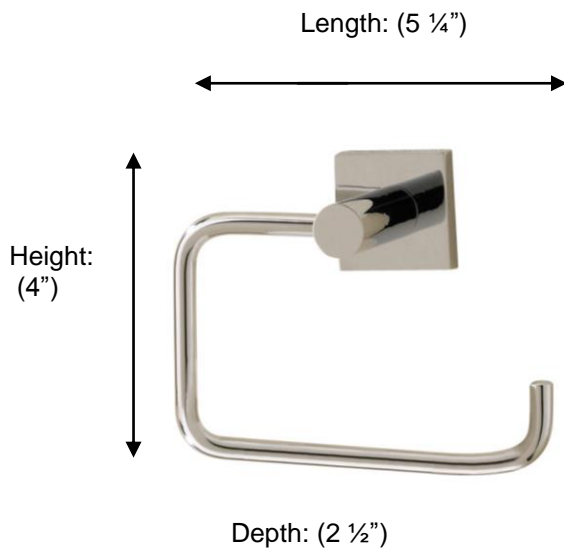

BRAGA

67624 TOILET ROLL HOLDER WITHOUT LID

**Description:**

Toilet roll holder without lid

Finishes:

CR – Chrome

NI – Polished Nickel

ES – Satin Nickel

Material:

Brass

Method of Fixing:

Direct to wall

Country of Origin:	Portugal
---------------------------	----------

All Dimensions are approximate