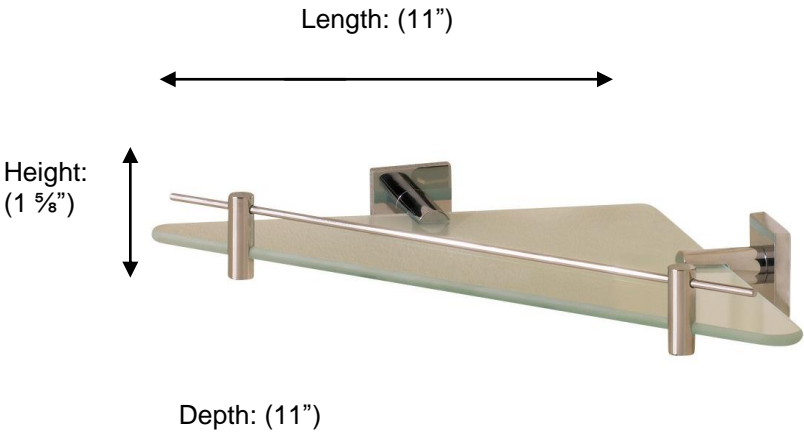

## 67638 CORNER GLASS SHELF WITH GALLERY

**Description:**

Corner glass shelf with gallery

**Finishes:**

- CR – Chrome
- NI – Polished Nickel
- ES – Satin Nickel

**Material:**

- Brass
- Frosted glass

**Method of Fixing:**

Direct to wall

<b>Country of Origin:</b>	Portugal
	

All Dimensions are approximate