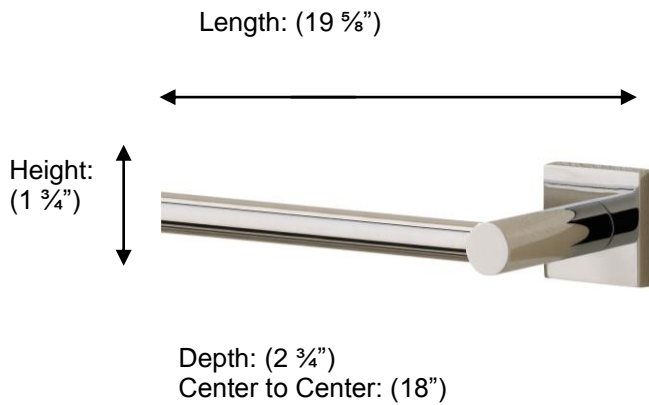

## 67645 TOWEL RAIL, 18"

**Description:**  
Towel Rail, 18"

**Finishes:**  
CR – Chrome  
NI – Polished Nickel  
ES – Satin Nickel

**Material:**  
Brass

**Method of Fixing:**  
Direct to wall

**Country of Origin:**

Portugal

All Dimensions are approximate