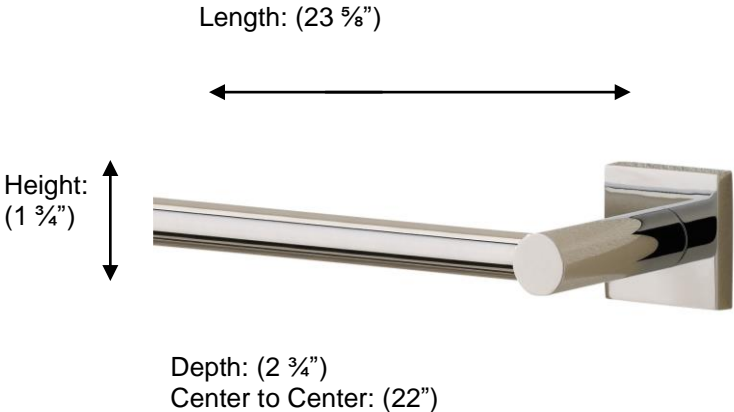

## 67646 TOWEL RAIL, 24"

**Description:**  
Towel Rail, 24"

**Finishes:**  
CR – Chrome  
NI – Polished Nickel  
ES – Satin Nickel

**Material:**  
Brass

**Method of Fixing:**  
Direct to wall

|  |          |
|--|----------|
| <b>Country of Origin:</b>  | Portugal |
|  |          |

All Dimensions are approximate