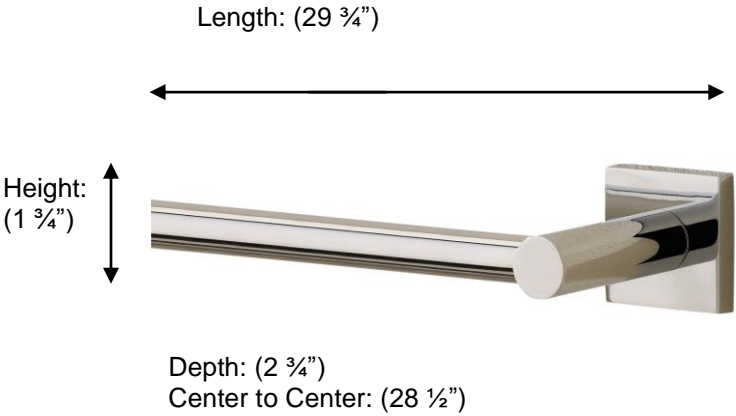

BRAGA

67648 TOWEL RAIL, 30"

Description:
Towel Rail, 30"

Finishes:
CR – Chrome
NI – Polished Nickel
ES – Satin Nickel

Material:
Brass

Method of Fixing:
Direct to wall

Country of Origin:	Portugal
---------------------------	----------