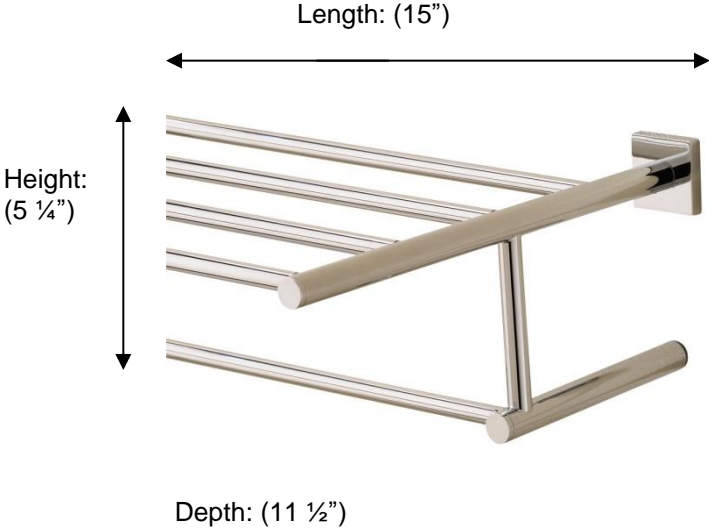

BRAGA

67663 TOWEL RACK, 15"

Description:
Towel Rack, 15"

Finishes:
CR – Chrome
NI – Polished Nickel
ES – Satin Nickel

Material:
Brass

Method of Fixing:
Direct to wall

Country of Origin:

Portugal