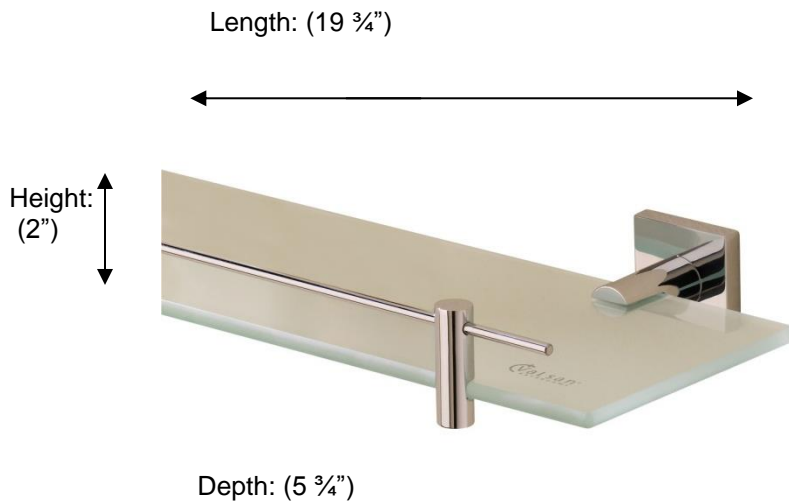

## 67665 GLASS SHELF

**Description:**

Glass Shelf with Gallery, 20"

**Finishes:**

CR – Chrome  
NI – Polished Nickel  
ES – Satin Nickel

**Material:**

Brass  
Frosted glass

**Method of Fixing:**

Direct to wall

<b>Country of Origin:</b>	Portugal
---------------------------	----------

All Dimensions are approximate