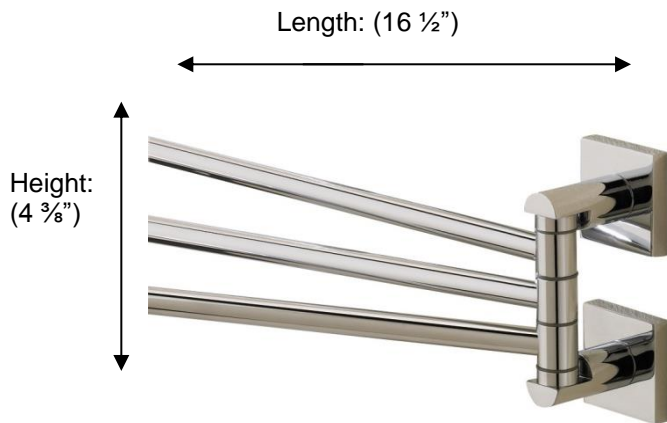

BRAGA

67670 ADJUSTABLE TOWEL RAIL

Description:
Adjustable towel rail

Finishes:
CR – Chrome
NI – Polished Nickel
ES – Satin Nickel

Material:
Brass

Method of Fixing:
Direct to wall

Country of Origin:

Portugal