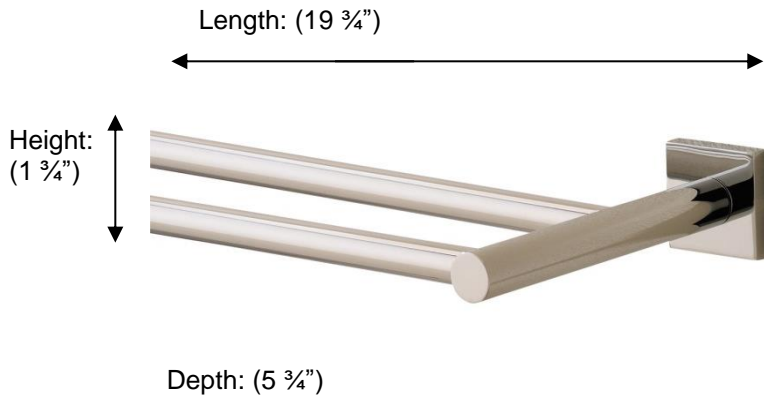

BRAGA

67675 DOUBLE TOWEL RAIL, 20"

Description:
Double towel rail, 20"

Finishes:
CR – Chrome
NI – Polished Nickel
ES – Satin Nickel

Material:
Brass

Method of Fixing:
Direct to wall

Country of Origin:

Portugal

All Dimensions are approximate