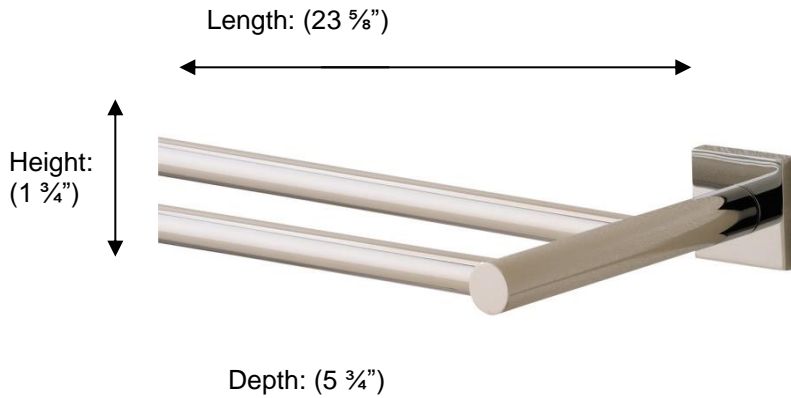

## 67676 DOUBLE TOWEL RAIL, 24"

**Description:**

Double towel rail, 24"

**Finishes:**

CR – Chrome

NI – Polished Nickel

ES – Satin Nickel

**Material:**

Brass

**Method of Fixing:**

Direct to wall

<b>Country of Origin:</b>	Portugal
---------------------------	----------

All Dimensions are approximate