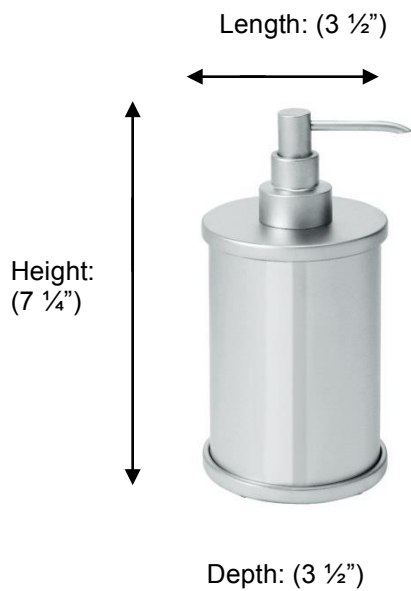

POMBO™

Scirocco

PSC631 Liquid Soap Dispenser

**Description:**

Freestanding Liquid Soap Dispenser

Finishes:

CR – Chrome

NI – Polished Nickel

ES – Satin Nickel

Material:

Brass

Country of Origin:	Portugal
---------------------------	----------

All Dimensions are approximate